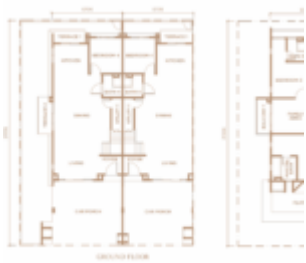

Floor Plans

Call us now

Phone: 0182960833

Email: myrproperty@myrproperty.com

Address: zest point, Bandar Kinrara, 47180 Puchong, Selangor

22x70 superlink

26x70 superlink

35x70 superlink