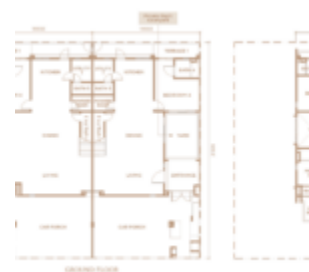

Floor Plans

Call us now

Phone: 0182960833

Email: myrproperty@myrproperty.com

Address: zest point, Bandar Kinrara, 47180 Puchong, Selangor

22x70 superlink

26x70 superlink

35x70 superlink