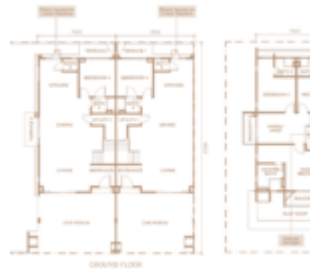

Floor Plans

Call us now

Phone: 0182960833

Email: myrproperty@myrproperty.com

Address: zest point, Bandar Kinrara, 47180 Puchong, Selangor

22x70 superlink

26x70 superlink

35x70 superlink