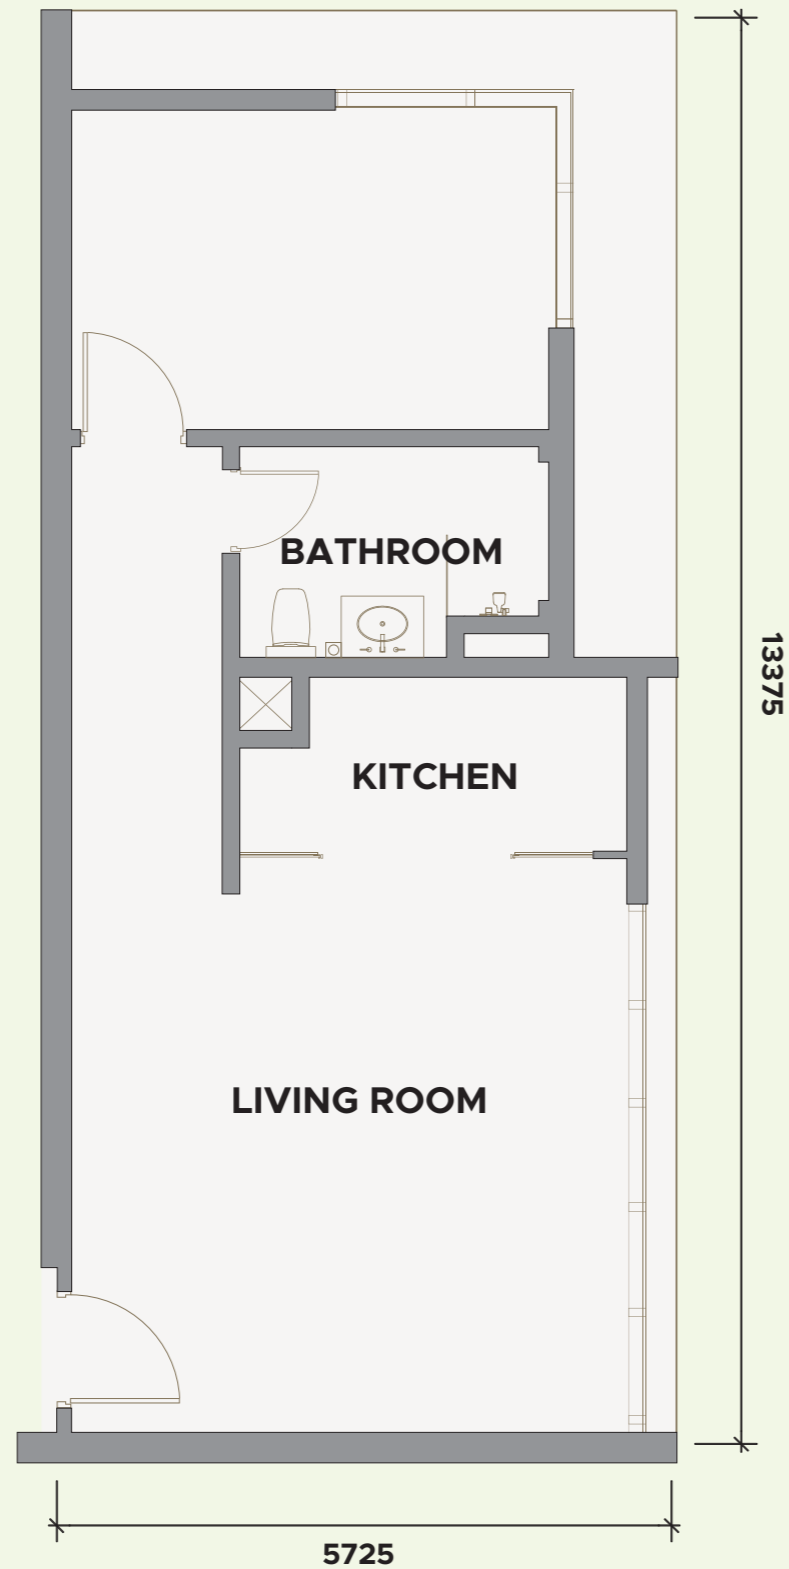

FLOOR PLAN

TYPE MM

↖ ↗ **1,150ft (SQFT)**
↙ ↘ **106.84m² (SQM)**

FROM 2,240,000

VICTORY SUITES
KUALA LUMPUR

FLOOR PLAN

TYPE AM2

↖ ↗ **560ft (SQFT)**

↙ ↘ **52.03m² (SQM)**

FROM 1,232,000

VICTORY SUITES
KUALA LUMPUR

FLOOR PLAN

TYPE BM2

↖ ↗ **650ft (SQFT)**
↙ ↘ **60.39m² (SQM)**

FROM 1,380,000

VICTORY SUITES
KUALA LUMPUR

FLOOR PLAN

TYPE FM

↖ ↗ **775ft (SQFT)**
↙ ↘ **72.00m² (SQM)**

FROM 1,552,000

VICTORY SUITES
KUALA LUMPUR

FLOOR PLAN

TYPE JM

↖ ↗ **1,195ft (SQFT)**
↙ ↘ **111.02m² (SQM)**

FROM 2,328,000

VICTORY SUITES
KUALA LUMPUR

FLOOR PLAN

TYPE KM

↖ ↗ **1,625ft (SQFT)**
↙ ↘ **150.97m² (SQM)**

FROM 3,124,000

VICTORY SUITES
KUALA LUMPUR

FLOOR PLAN