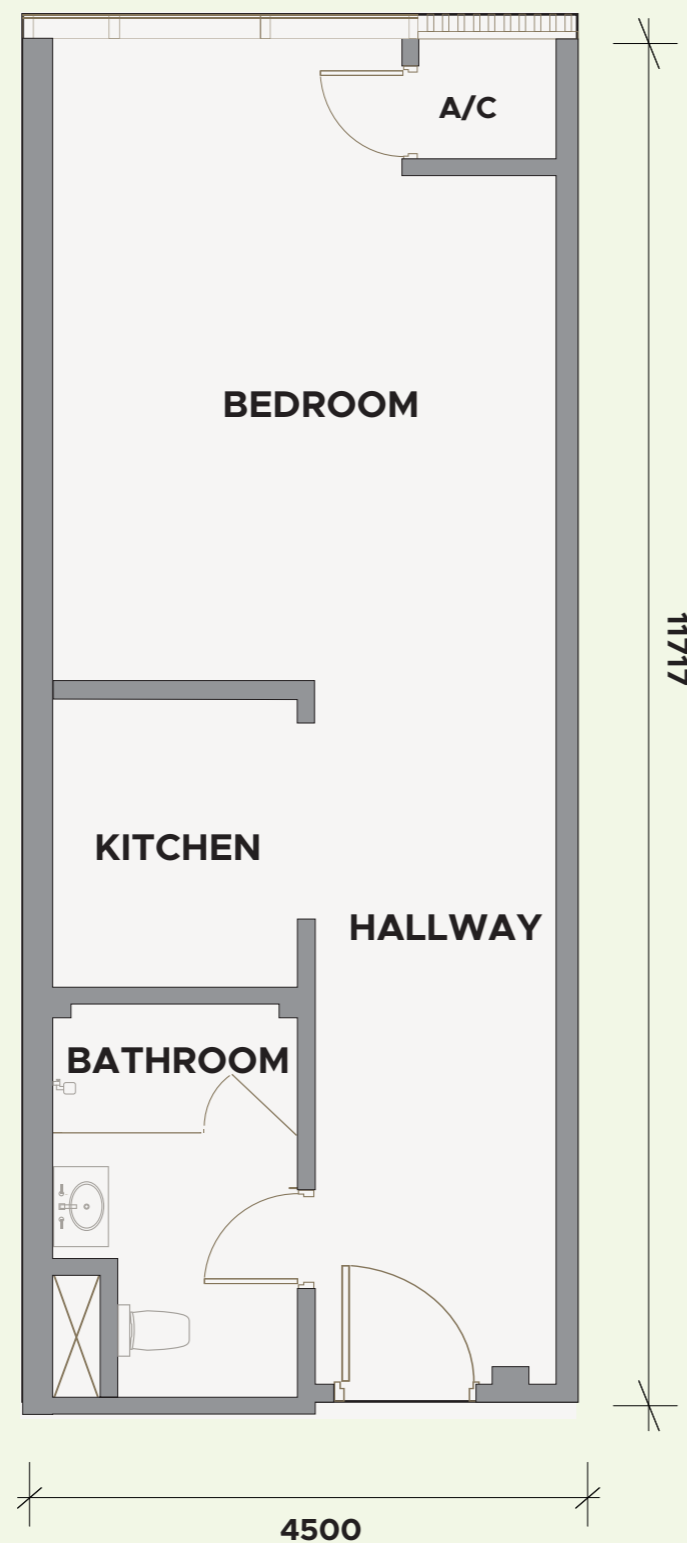

Level 35

TYPICAL PLAN

VICTORY SUITES
KUALA LUMPUR

FLOOR PLAN

TYPE DM2

↖ ↗ **550ft (SQFT)**
↙ ↘ **51.10m² (SQM)**

FROM 1,212,000

VICTORY SUITES
KUALA LUMPUR

FLOOR PLAN

TYPE MM

↖ ↗ **1,150ft (SQFT)**
↙ ↘ **106.84m² (SQM)**

FROM 2,240,000

VICTORY SUITES
KUALA LUMPUR

FLOOR PLAN

TYPE AM2

↖ ↗ **560ft (SQFT)**

↙ ↘ **52.03m² (SQM)**

FROM 1,232,000

VICTORY SUITES
KUALA LUMPUR

FLOOR PLAN

TYPE BM2

↖ ↗ **650ft (SQFT)**
↙ ↘ **60.39m² (SQM)**

FROM 1,380,000

VICTORY SUITES
KUALA LUMPUR

FROM 2,328,000

VICTORY SUITES
KUALA LUMPUR

FLOOR PLAN

TYPE KM

↖ ↗ **1,625ft (SQFT)**
↙ ↘ **150.97m² (SQM)**

FROM 3,124,000

VICTORY SUITES
KUALA LUMPUR

FLOOR PLAN