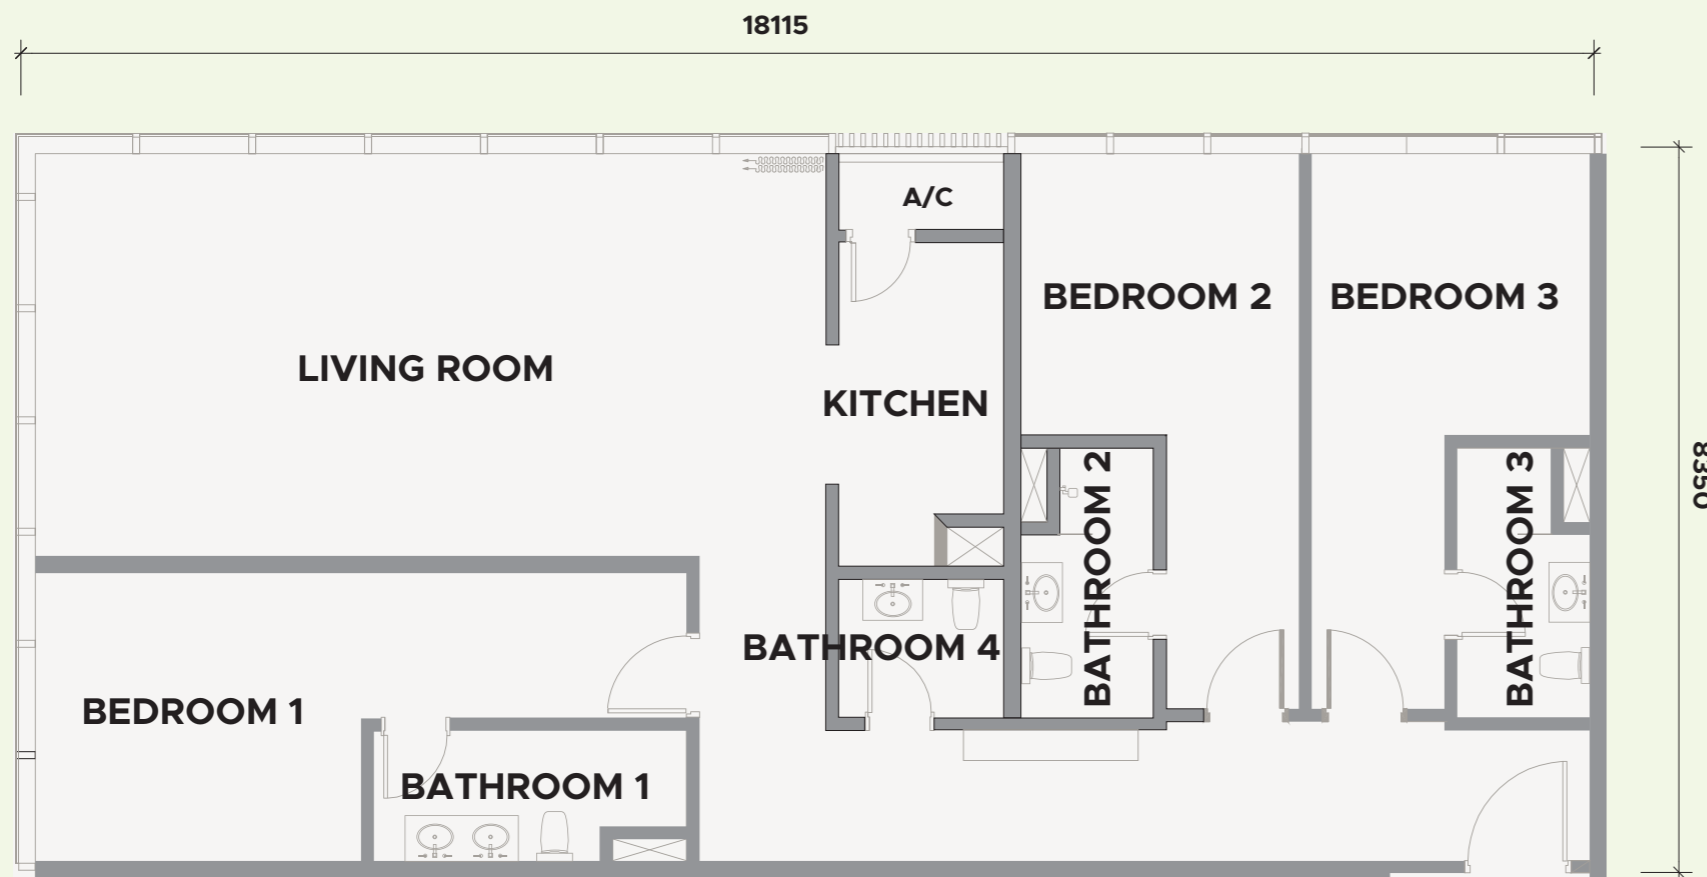

↙ ↘ **52.03m² (SQM)**

FROM 1,232,000

VICTORY SUITES
KUALA LUMPUR

FLOOR PLAN

TYPE BM2

↖ ↗ **650ft (SQFT)**
↙ ↘ **60.39m² (SQM)**

FROM 1,380,000

VICTORY SUITES
KUALA LUMPUR

FLOOR PLAN

TYPE FM

↖ ↗ **775ft (SQFT)**
↙ ↘ **72.00m² (SQM)**

FROM 1,552,000

VICTORY SUITES
KUALA LUMPUR

FLOOR PLAN

TYPE JM

↖ ↗ **1,195ft (SQFT)**
↙ ↘ **111.02m² (SQM)**

FROM 2,328,000

VICTORY SUITES
KUALA LUMPUR

FLOOR PLAN

TYPE KM

↖ ↗ **1,625ft (SQFT)**
↙ ↘ **150.97m² (SQM)**

FROM 3,124,000

VICTORY SUITES
KUALA LUMPUR

FLOOR PLAN

TYPE LM

↖ ↗ **775 ft (SQFT)**

↙ ↘ **72 m² (SQM)**

FROM 1,546,000

VICTORY SUITES
KUALA LUMPUR
THANK YOU

 **PLATINUM VICTORY**
Creating Magical Moments