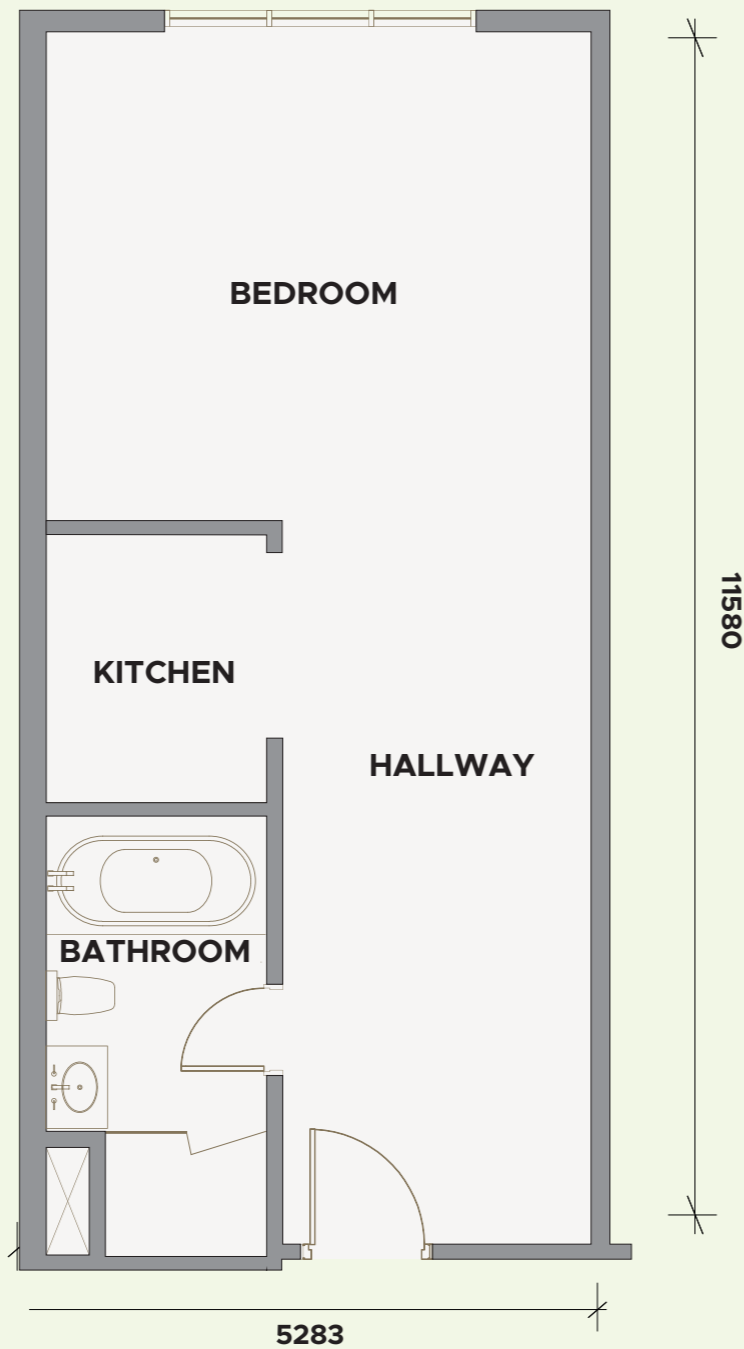

↙ ↘ **52.03m² (SQM)**

FROM 1,232,000

VICTORY SUITES
KUALA LUMPUR

FLOOR PLAN

TYPE BM2

↖ ↗ **650ft (SQFT)**
↙ ↘ **60.39m² (SQM)**

FROM 1,380,000

VICTORY SUITES
KUALA LUMPUR

FLOOR PLAN

TYPE FM

↖ ↗ **775ft (SQFT)**
↙ ↘ **72.00m² (SQM)**

FROM 1,552,000

VICTORY SUITES
KUALA LUMPUR

FLOOR PLAN

TYPE JM

↖ ↗ **1,195ft (SQFT)**
↙ ↘ **111.02m² (SQM)**

FROM 2,328,000

VICTORY SUITES
KUALA LUMPUR

FLOOR PLAN

TYPE KM

↖ ↗ **1,625ft (SQFT)**
↙ ↘ **150.97m² (SQM)**

FROM 3,124,000

VICTORY SUITES
KUALA LUMPUR

FLOOR PLAN