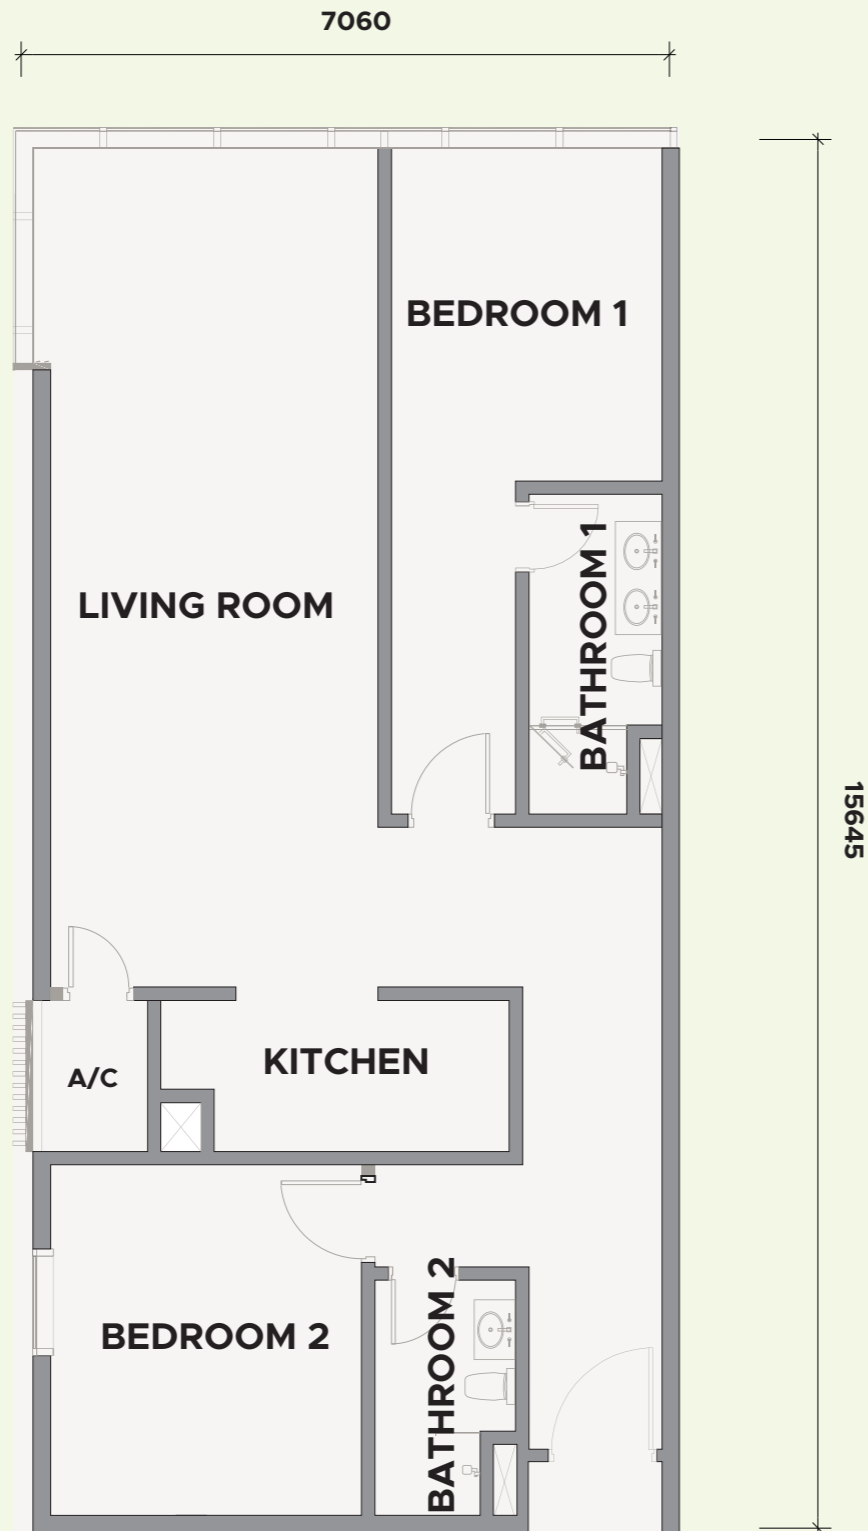

↙ ↘ **52.03m² (SQM)**

FROM 1,232,000

VICTORY SUITES
KUALA LUMPUR

FLOOR PLAN

TYPE BM2

↖ ↗ **650ft (SQFT)**
↙ ↘ **60.39m² (SQM)**

FROM 1,380,000

VICTORY SUITES
KUALA LUMPUR

FLOOR PLAN

TYPE FM

↖ ↗ **775ft (SQFT)**
↙ ↘ **72.00m² (SQM)**

FROM 1,552,000

VICTORY SUITES
KUALA LUMPUR

FLOOR PLAN

TYPE JM

↖ ↗ **1,195ft (SQFT)**
↙ ↘ **111.02m² (SQM)**

FROM 2,328,000

VICTORY SUITES
KUALA LUMPUR

FLOOR PLAN

TYPE KM

↖ ↗ **1,625ft (SQFT)**
↙ ↘ **150.97m² (SQM)**

FROM 3,124,000

VICTORY SUITES
KUALA LUMPUR

FLOOR PLAN

TYPE LM

↖ ↗ **775 ft (SQFT)**

↙ ↘ **72 m² (SQM)**

FROM 1,546,000

VICTORY SUITES
KUALA LUMPUR
THANK YOU

 **PLATINUM VICTORY**
Creating Magical Moments