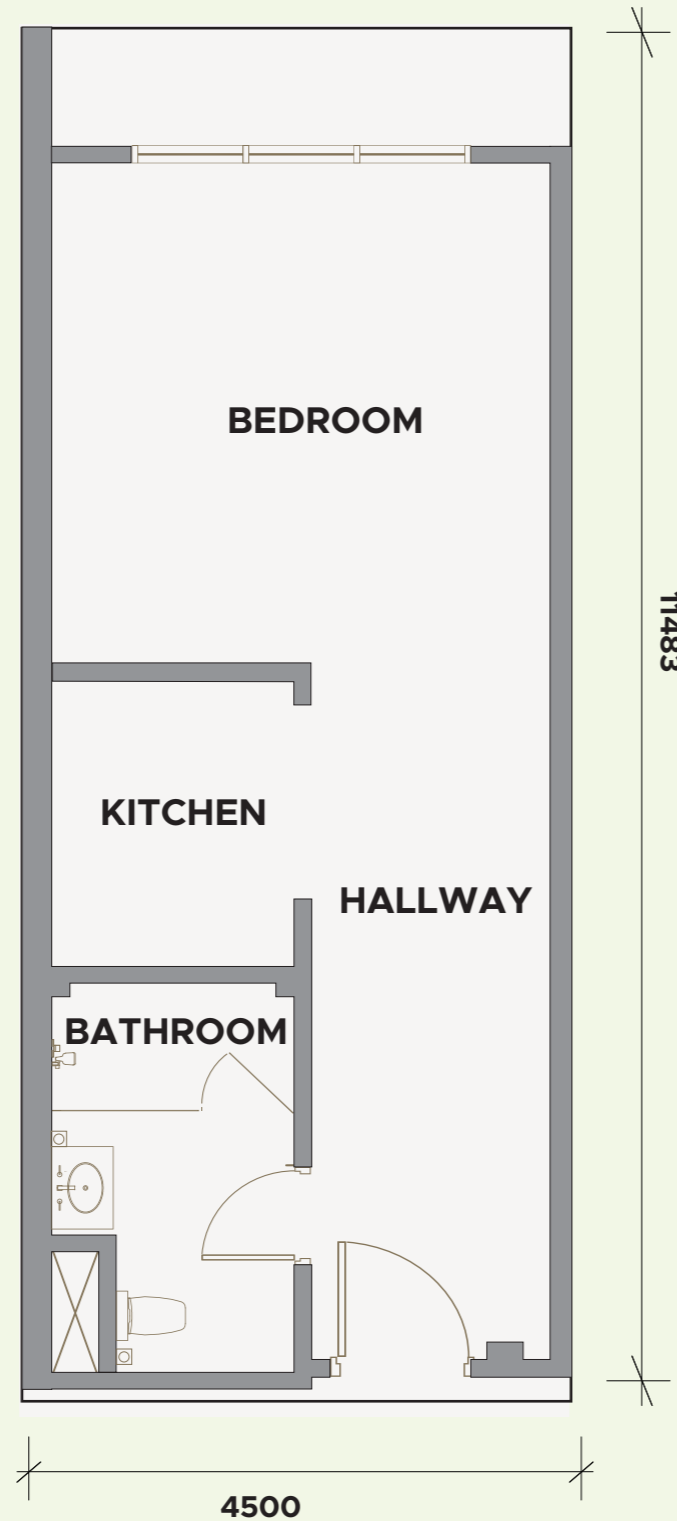

TYPICAL PLAN

Level 21

TYPICAL PLAN

Level 22

VICTORY SUITES
KUALA LUMPUR

TYPICAL PLAN

Level 30-33A

TYPICAL PLAN

Level 35

TYPICAL PLAN

VICTORY SUITES
KUALA LUMPUR

FLOOR PLAN

TYPE DM2

↖ ↗ **550ft (SQFT)**
↙ ↘ **51.10m² (SQM)**

FROM 1,212,000

VICTORY SUITES
KUALA LUMPUR

FLOOR PLAN

TYPE MM

↖ ↗ **1,150ft (SQFT)**
↙ ↘ **106.84m² (SQM)**

FROM 2,240,000

VICTORY SUITES
KUALA LUMPUR

FLOOR PLAN

TYPE AM2

↖ ↗ **560ft (SQFT)**